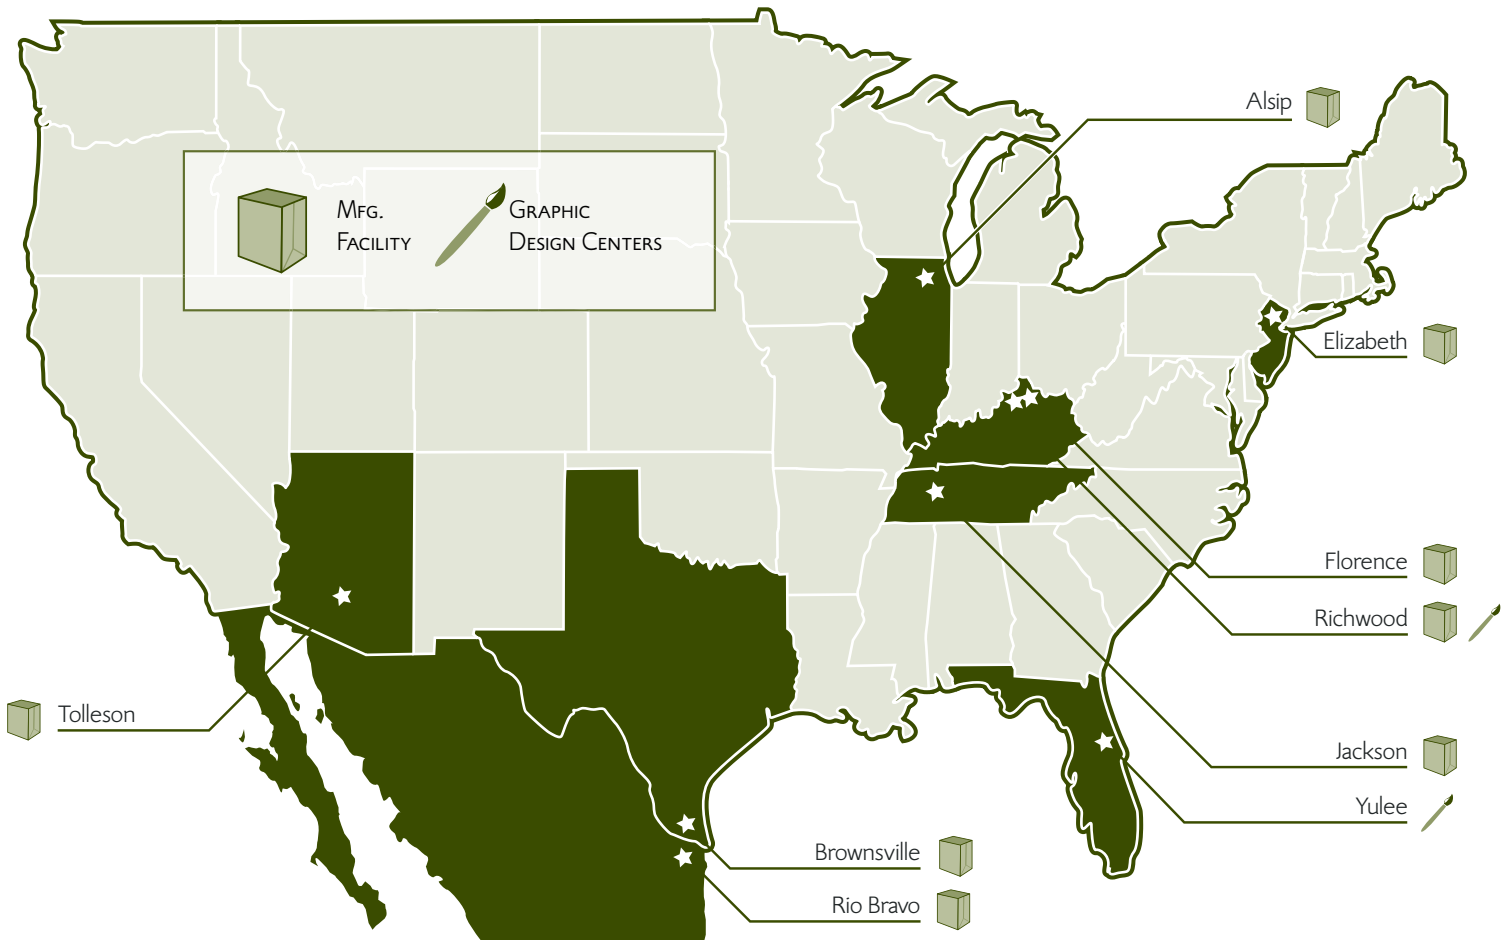

With two graphic design centers and eight manufacturing facilities Duro Bag Mfg. is uniquely positioned to service our customers wherever they are located.

CORPORATE OFFICE

Duro Bag Mfg. Co.
7600 Empire Drive
Florence, KY 41042

(859) 371-2150
(800) 879-3876

www.durobag.com

DURO STANDARD PRODUCTS

Alsip, IL
Brownsville, TX
Elizabeth, NJ
Florence, KY
Jackson, TN
Tolleson, AZ

DURO DESIGNER

Richwood, KY
Rio Bravo, Mexico

GRAPHICS DESIGN CENTERS

Richwood, KY
Yulee, FL